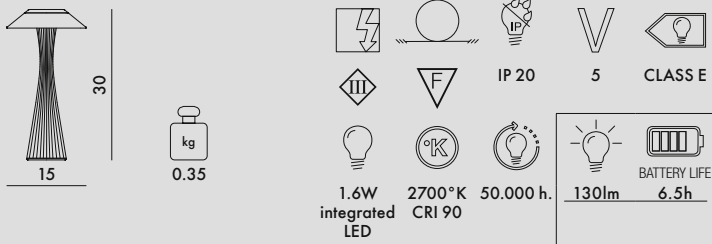

9220/B9220/U9220/Z9220

MATERIAL

Transparent or batch-dyed PMMA - Metallized ABS

METALLIC