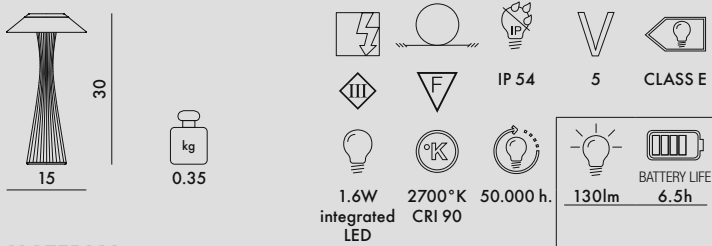

9225/B9225/U9225/Z9225

outdoor

MATERIAL

Transparent or batch-dyed PMMA - Metallized ABS

METALLIC

SPARE PART

100V-240V power supply included

92209 + COLOR CODE (ver. 9220/9225/B9220/B9225)

Battery

92212 + COLOR CODE (ver. 9220/9225/B9220/B9225)

LED Module

92215 + COLOR CODE (ver. U9220/Z9220/U9225/Z9225)

Battery

92216 + COLOR CODE (ver. U9220/Z9220/U9225/Z9225)

LED Module