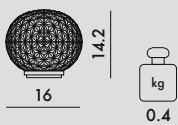

MINI PLANET 2020

Design Tokujin Yoshioka

9410/B9410/U9410/Z9410

Dimmable battery version

9420/B9420/U9420/Z9420

Direct power supply

FRAME

Metallic technopolymer thermoplastic

DIFFUSER

Transparent or batch-dyed PMMA

SPARE PART

94110 + COLOR CODE (ver. 9410/B/U/Z)
LED Module

94200 + COLOR CODE (ver. 9420/B/U/Z)
LED Module

discover Mini Planet

The light source and/or battery contained in this appliance must only be replaced by qualified personnel using original spare parts.

9410/B/U/Z	1	0.75	0.01	20X20X24
9420/B/U/Z	1	0.75	0.01	20X20X24