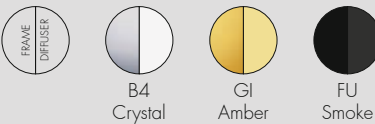

MINI PLANET 2020

Design Tokujin Yoshioka

9410/B9410/U9410/Z9410

Dimmable battery version

9420/B9420/U9420/Z9420

Direct power supply

FRAME

Metallic technopolymer thermoplastic

DIFFUSER

Transparent or batch-dyed PMMA

SPARE PART

94110 + COLOR CODE (ver. 9410/B/U/Z)
LED Module

94200 + COLOR CODE (ver. 9420/B/U/Z)
LED Module

discover Mini Planet

The light source and/or battery contained in this appliance must only be replaced by qualified personnel using original spare parts.