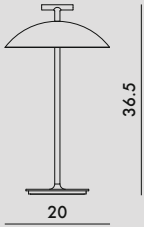

MINI GEEN-A 2022

Design Ferruccio Laviani

9710/B9710/U9710

Dimmable battery version