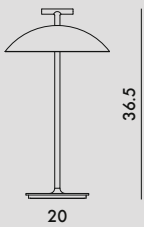

9720/B9720/U9720

Direct power supply

MATERIAL

Polyester powder-coated steel

03
White

09
Black

MA
Brick Red

VE
Green

BR
Bronze

100V-240V power supply included

SPARE PART

9711500

Battery, LED Module (ver. 9710/B/U)

9712500

Battery, LED Module (ver. 9720/B/U)