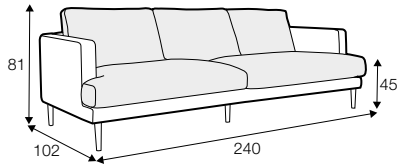

STD standard

LUX lux

COVERS

LCV loose with velcro

FSC
www.fsc.org
FSC® C016042

The mark of responsible forestry

3 seater divided

4 seater divided

set 1

element 138 left / or right + chaiselongue right / or left

set 2

element 178 left / or right + chaiselongue right / or left

example with ravioli deco cushions

4 seater divided

cushions 55x55, 45x45, 65x35