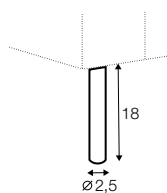

extra dimensions

depth of seat

accessories

ravioli deco
cushion
55x55

ravioli deco
cushion
45x45

ravioli deco
cushion
65x35

legs

no. 177
metal chrome,
painted black