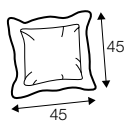

set 1

element 138 left / or right + chaiselongue right / or left

set 2

element 178 left / or right + chaiselongue right / or left

example with ravioli deco cushions

4 seater divided

cushions 55x55, 45x45, 65x35

extra dimensions

depth of seat

accessories

ravioli deco
cushion
55x55

ravioli deco
cushion
45x45

ravioli deco
cushion
65x35

legs

no. 177
metal chrome,
painted black