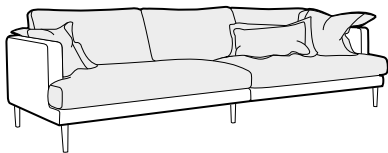

Britt

SITS

Britt

Anna Näsström

designed by: Anna Näsström

UPHOLSTERY

fabric

COMFORTS

STD standard

LUX lux

COVERS

LCV loose with velcro

FSC
www.fsc.org
FSC® C016042

The mark of responsible forestry

3 seater divided

4 seater divided

set 1

element 138 left / or right + chaiselongue right / or left

set 2

element 178 left / or right + chaiselongue right / or left

example with ravioli deco cushions

4 seater divided

cushions 55x55, 45x45, 65x35