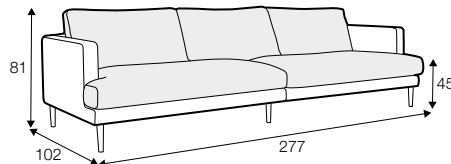

STD standard

LUX lux

COVERS

LCV loose with velcro

FSC
www.fsc.org
FSC® C016042

The mark of responsible forestry

3 seater divided

4 seater divided

set 1

element 138 left / or right + chaiselongue right / or left

set 2

element 178 left / or right + chaiselongue right / or left

example with ravioli deco cushions

4 seater divided

cushions 55x55, 45x45, 65x35