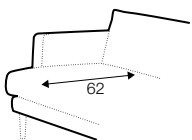

set 1

element 138 left / or right + chaiselongue right / or left

set 2

element 178 left / or right + chaiselongue right / or left

example with ravioli deco cushions

4 seater divided

cushions 55x55, 45x45, 65x35

extra dimensions

depth of seat

accessories

ravioli deco
cushion
55x55

ravioli deco
cushion
45x45

ravioli deco
cushion
65x35

legs

no. 177
metal chrome,
painted black