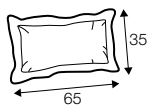

set 1

element 138 left / or right + chaiselongue right / or left

set 2

element 178 left / or right + chaiselongue right / or left

example with ravioli deco cushions

4 seater divided

cushions 55x55, 45x45, 65x35

extra dimensions

depth of seat

accessories

ravioli deco
cushion
55x55

ravioli deco
cushion
45x45

ravioli deco
cushion
65x35

legs

no. 177
metal chrome,
painted black