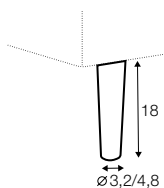

set 1

element 138 left / or right + chaiselongue right / or left

set 2

element 178 left / or right + chaiselongue right / or left

example with ravioli deco cushions

4 seater divided

cushions 55x55, 45x45, 65x35

extra dimensions

depth of seat

accessories

ravioli deco
cushion
55x55

ravioli deco
cushion
45x45

ravioli deco
cushion
65x35

legs

no. 177
metal chrome,
painted black