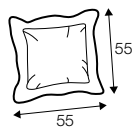

set 1

element 138 left / or right + chaiselongue right / or left

set 2

element 178 left / or right + chaiselongue right / or left

example with ravioli deco cushions

4 seater divided

cushions 55x55, 45x45, 65x35

extra dimensions

depth of seat

accessories

ravioli deco
cushion
55x55

ravioli deco
cushion
45x45

ravioli deco
cushion
65x35

legs

no. 177
metal chrome,
painted black