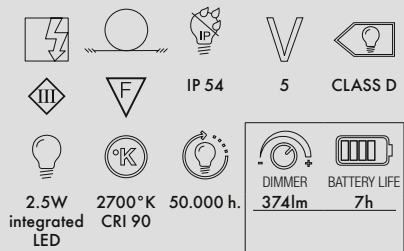

# BIG BATTERY 2019

Design Ferruccio Laviani

**9475/B9475/U9475/Z9475**  
dimmerable battery outdoor version

**9470/B9470/U9470/Z9470**  
direct power supply