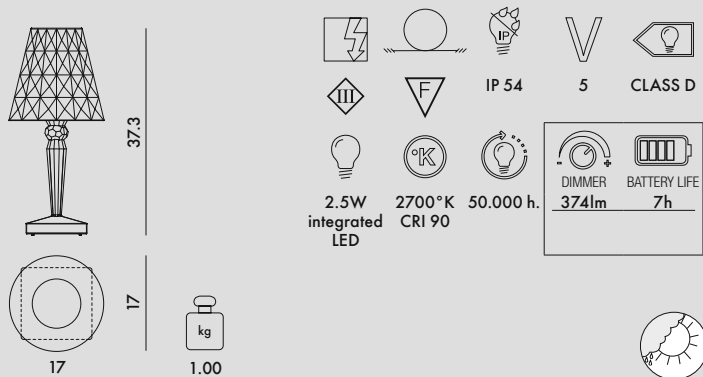

# BIG BATTERY 2019

Design Ferruccio Laviani

**9475/B9475/U9475/Z9475**  
dimmerable battery outdoor version

**9470/B9470/U9470/Z9470**  
direct power supply

## MATERIAL

Mass-dyed or transparent PMMA

TRANSPARENT

**SPARE PART**

**94768** + COLOR CODE (ver. 9475/B/U/Z)  
Battery, LED Module

**94772** + COLOR CODE (ver. 9470/B/U/Z)  
LED Module, Power supply

100V-240V power supply included