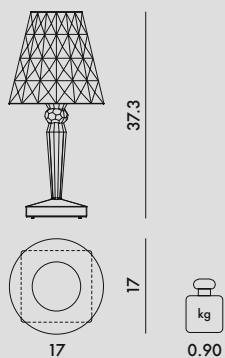

# BIG BATTERY 2019

Design Ferruccio Laviani

**9475/B9475/U9475/Z9475**  
dimmerable battery outdoor version

**9470/B9470/U9470/Z9470**  
direct power supply