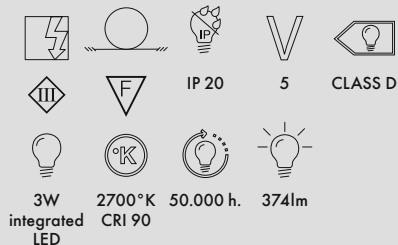

# BIG BATTERY 2019

Design Ferruccio Laviani

**9475/B9475/U9475/Z9475**  
dimmerable battery outdoor version

**9470/B9470/U9470/Z9470**  
direct power supply