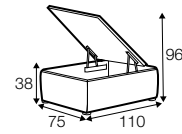

STD standard

FC fixed

modular system

All elements are freestanding.
All back cushions fillings include feathers.

3 seater

footstool 102x75

footstool 110x75
with box and veneer top

set 1 right / or left
element 168 left / or right
+ chaiselongue right / or left