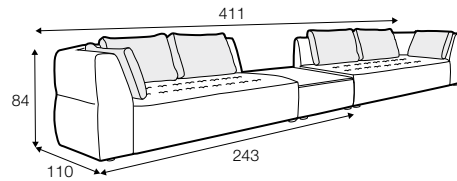

STD standard

FC fixed

modular system

All elements are freestanding.
All back cushions fillings include feathers.

3 seater

footstool 102x75

footstool 110x75
with box and veneer top

set 1 right / or left
element 168 left / or right
+ chaiselongue right / or left

set 2 right / or left
element 128 left / or right + element 102
+ cozy corner right / or left

set 3
element 168 left / or right + element 168 right / or left

example set option I
element 168 left / or right + footstool 110x75
with box and veneer top + element 168 right / or left