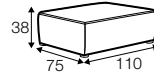

STD standard

FC fixed

modular system

All elements are freestanding.
All back cushions fillings include feathers.

3 seater

footstool 102x75

footstool 110x75
with box and veneer top

set 1 right / or left
element 168 left / or right
+ chaiselongue right / or left

set 2 right / or left
element 128 left / or right + element 102
+ cozy corner right / or left

set 3
element 168 left / or right + element 168 right / or left

example set option I
element 168 left / or right + footstool 110x75
with box and veneer top + element 168 right / or left