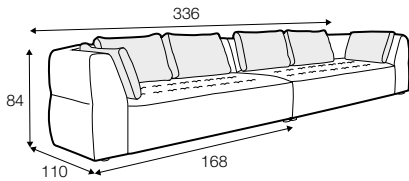

STD standard

FC fixed

modular system

All elements are freestanding.
All back cushions fillings include feathers.

3 seater

footstool 102x75

footstool 110x75
with box and veneer top

set 1 right / or left
element 168 left / or right
+ chaiselongue right / or left

set 2 right / or left
element 128 left / or right + element 102
+ cozy corner right / or left

set 3
element 168 left / or right + element 168 right / or left

example set option I
element 168 left / or right + footstool 110x75
with box and veneer top + element 168 right / or left