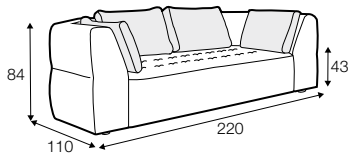

STD standard

FC fixed

modular system

All elements are freestanding.
All back cushions fillings include feathers.

3 seater

footstool 102x75

footstool 110x75
with box and veneer top

set 1 right / or left
element 168 left / or right
+ chaiselongue right / or left