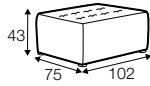

STD standard

FC fixed

modular system

All elements are freestanding.
All back cushions fillings include feathers.

3 seater

footstool 102x75

footstool 110x75
with box and veneer top

set 1 right / or left
element 168 left / or right
+ chaiselongue right / or left