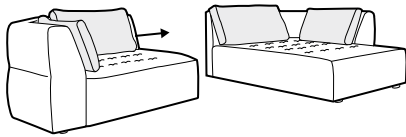

modular system

---

elements of the modular system