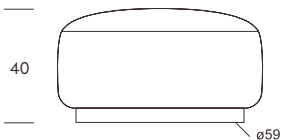

Suggested Fabric Colours

Volumen 900 –
Orsetto 01/1

Volumen 700 –
Mazurka 11

Volumen 700 –
Yoredale 35

Armchair AS10S
80×83×68cm

Height	68cm
Seat Height	40cm
Seat Depth	57cm

Product information website
<https://volumen.ba/collection/aspens/>

Made from
FSC-certified
wood and
other controlled
materials.

Aspen Pouf AS72

Pouf AS72
ø72x40cm

Height	40cm
Seat Height	40cm
Seat Depth	72cm

Structure	Solid Wood, Multilayer Plywood
Suspension	Elastic Webbing
Seat & Backrest	Multilayer HR Foam, Polyester Wadding
Rotating Base H 5cm	Solid Wood / Black RAL 9005 included Silicone Pads
Upholstery	Fabric
Recommended Fabrics	Orsetto, Mazurka, Rico, Boemian, Yoredale, Main Line Flax, Blackwood, Lario, Pepe Plus, Nomi, Azura