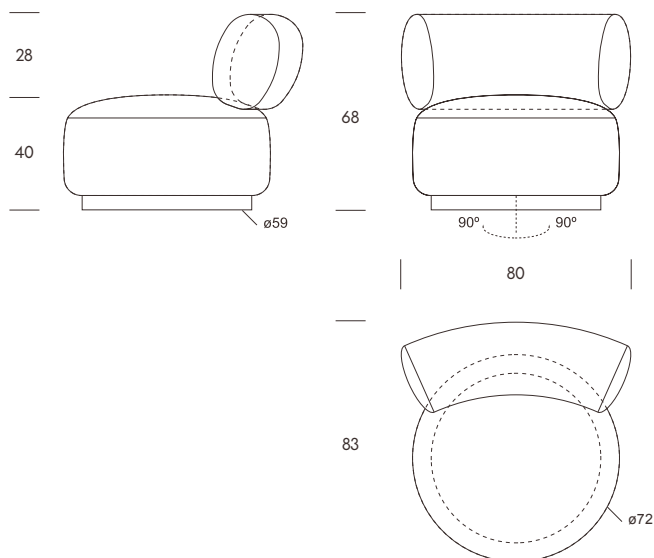

Aspen Armchair AS10

Structure	Solid Wood, Multilayer Plywood
Suspension	Elastic Webbing
Seat & Backrest	Multilayer HR Foam, Polyester Wadding
Rotating Base H 5cm	Solid Wood / Black RAL 9005 included Silicone Pads
Upholstery	Fabric
Recommended Fabrics	Orsetto, Mazurka, Rico, Boemian, Yoredale, Main Line Flax, Blackwood, Lario, Pepe Plus, Nomi, Azura

Suggested Fabric Colours

Armchair AS10 80×83×68cm	Height	68cm
	Seat Height	40cm
	Seat Depth	57cm

Product information website
<https://volumen.ba/collection/aspens/>

Made from FSC-certified wood and other controlled materials.