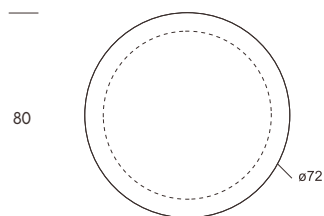

Suggested Fabric Colours

Volumen 900 –
Orsetto 01/1

Volumen 700 –
Mazurka 11

Volumen 700 –
Yoredale 35

Armchair AS10S
80×83×68cm

Height	68cm
Seat Height	40cm
Seat Depth	57cm

Product information website
<https://volumen.ba/collection/aspens/>

Made from
FSC-certified
wood and
other controlled
materials.

Aspen Pouf AS72

Pouf AS72
ø72x40cm

Height	40cm
Seat Height	40cm
Seat Depth	72cm

Structure	Solid Wood, Multilayer Plywood
Suspension	Elastic Webbing
Seat & Backrest	Multilayer HR Foam, Polyester Wadding
Rotating Base H 5cm	Solid Wood / Black RAL 9005 included Silicone Pads
Upholstery	Fabric
Recommended Fabrics	Orsetto, Mazurka, Rico, Boemian, Yoredale, Main Line Flax, Blackwood, Lario, Pepe Plus, Nomi, Azura