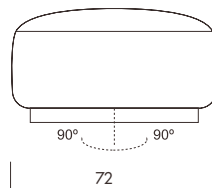

Suggested Fabric Colours

Volumen 900 –
Orsetto 01/1

Volumen 700 –
Mazurka 11

Volumen 700 –
Yoredale 35

Armchair AS10S
80×83×68cm

Height	68cm
Seat Height	40cm
Seat Depth	57cm

Product information website
<https://volumen.ba/collection/aspens/>

Made from
FSC-certified
wood and
other controlled
materials.

Aspen Pouf AS72

Pouf AS72
ø72x40cm

Height	40cm
Seat Height	40cm
Seat Depth	72cm

Structure	Solid Wood, Multilayer Plywood
Suspension	Elastic Webbing
Seat & Backrest	Multilayer HR Foam, Polyester Wadding
Rotating Base H 5cm	Solid Wood / Black RAL 9005 included Silicone Pads
Upholstery	Fabric
Recommended Fabrics	Orsetto, Mazurka, Rico, Boemian, Yoredale, Main Line Flax, Blackwood, Lario, Pepe Plus, Nomi, Azura