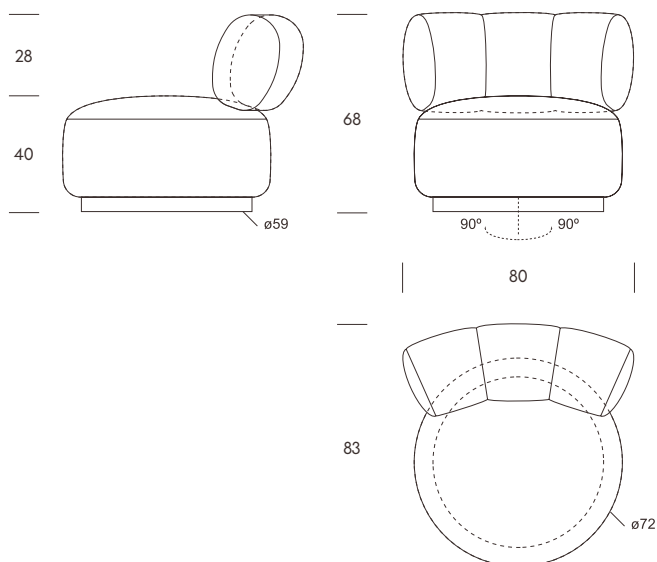

Suggested Fabric Colours

Volumen 900 – Orsetto 01/1

Volumen 700 – Mazurka II

Volumen 700 – Yoredale 35

Armchair AS10 80×83×68cm	Height	68cm
	Seat Height	40cm
	Seat Depth	57cm

Product information website
<https://volumen.ba/collection/aspens/>

Suggested Fabric Colours

Volumen 900 –
Orsetto 01/1

Volumen 700 –
Mazurka 11

Volumen 700 –
Yoredale 35

Armchair AS10S
80×83×68cm

Height	68cm
Seat Height	40cm
Seat Depth	57cm

Product information website
<https://volumen.ba/collection/aspens/>

Made from
FSC-certified
wood and
other controlled
materials.

Aspen Pouf AS72

Pouf AS72
ø72x40cm

Height	40cm
Seat Height	40cm
Seat Depth	72cm

Structure	Solid Wood, Multilayer Plywood
Suspension	Elastic Webbing
Seat & Backrest	Multilayer HR Foam, Polyester Wadding
Rotating Base H 5cm	Solid Wood / Black RAL 9005 included Silicone Pads
Upholstery	Fabric
Recommended Fabrics	Orsetto, Mazurka, Rico, Boemian, Yoredale, Main Line Flax, Blackwood, Lario, Pepe Plus, Nomi, Azura